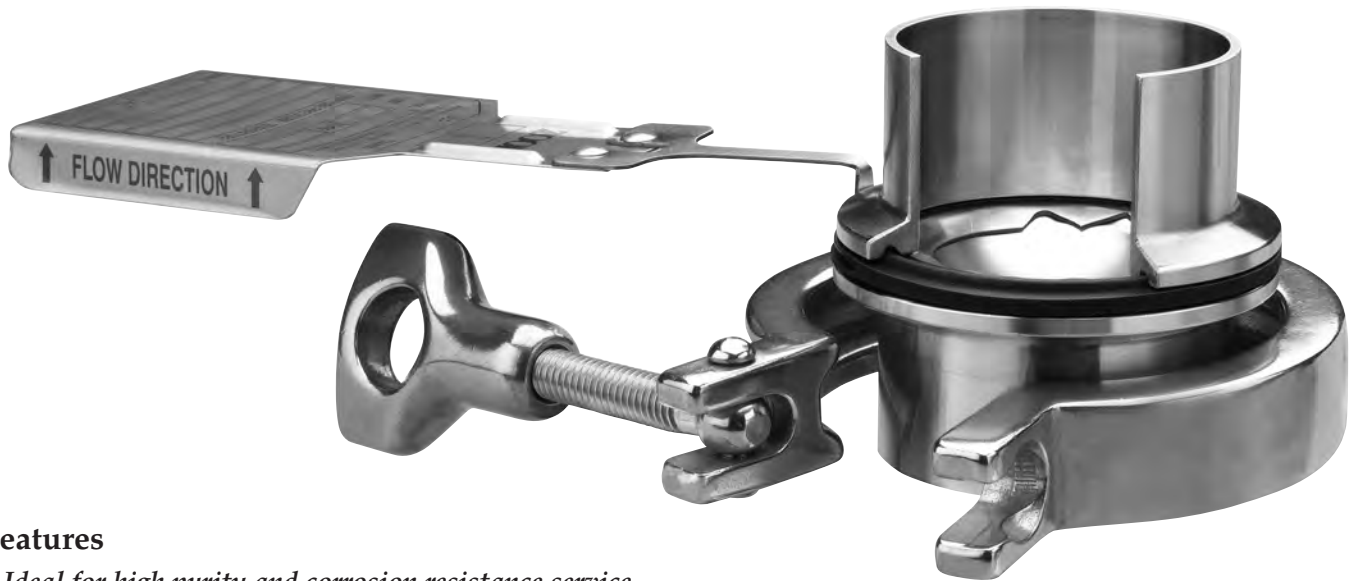

RLPS Series Sanitary Metal Rupture Disks

...provide over-pressure protection in sanitary piping system

The RLPS Sanitary Disk is an extension of ZOOK's Reverse Acting Metal Rupture Disk design. Applications include: food processing, dairy, breweries, pharmaceutical, distilling, baking, canning, cosmetics, biotechnology, and petrochemical industries.

Features

- *Ideal for high purity and corrosion resistance service*
- Designed for Non-fragmentation
- Rugged, scoreless design offers higher cycle life when compared to scored reverse acting disks
- Excels in liquid, gas, or two-phase applications
- 0% manufacturing range is standard
- Standard operating ratio of 90% of the low end of the burst tolerance – may be extended to 95% of the minimum burst pressure. (Contact ZOOK for operating ratio on pressures below 40 psig)
- Self supporting under full vacuum (with included support ring)
- Resists product buildup. Only the smooth convex side of the disk is exposed to the process medium
- Installs using industry standard Tri-clamp®/Tri-clover® fittings (NA-Connect mounting also available)
- Standard gasket material: Black Buna-N (see chart on reverse page for alternate materials)
- Sizes 1" (25mm) through 4" (100mm)
- CE and TUV compliance available

No special components required for installation – mounts using **industry standard** components.

Optional Features

- TFE liners are available to provide additional protection from corrosive media
- Burst indication (Integral or Ferrule mounted)
- Torque-rite® sanitary clamp nut (eliminates the problems associated with over/under tightening)