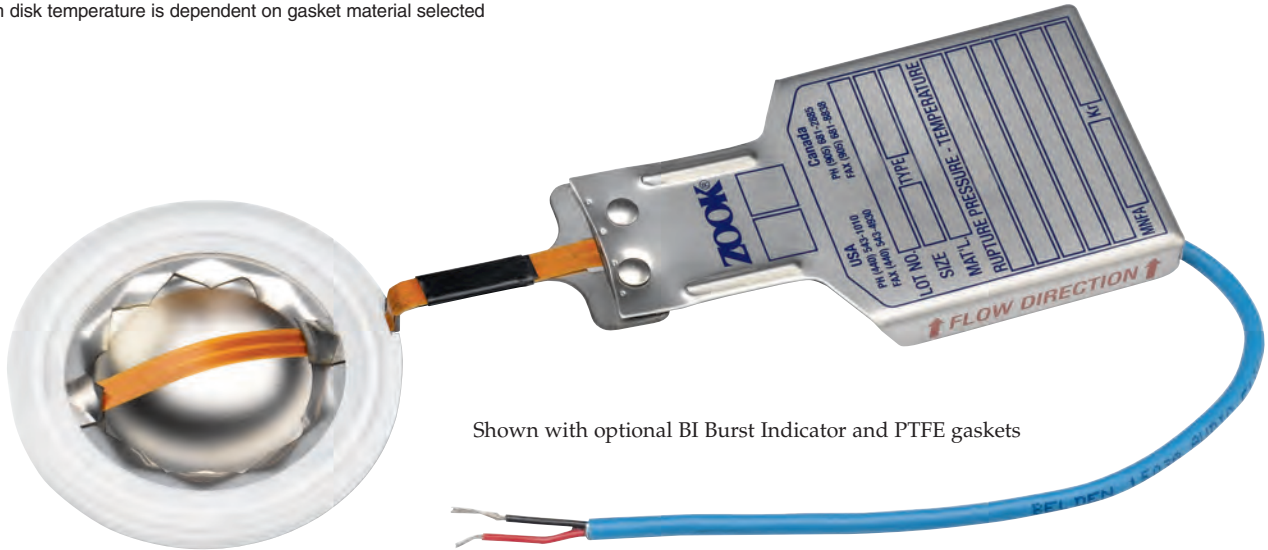

RLPS Minimum and Maximum Pressure Ratings

Size in (mm)	Burst Pressure – psig (bar)			MNFA in² (cm²)	Tri-Clover Ferrule Dimensions in (mm)	
	Minimum		Maximum		Ferrule OD	Tube ID
	316SS*	w/liner				
1" (25)	11 (0.76)	16 (1.10)	83 (5.72)	0.35 (2.25)	1.984 (50.4)	0.856 (21.7)
1-1/2" (40)	9 (0.62)	11 (0.76)	27 (1.86)	0.79 (5.09)	1.984 (50.4)	1.356 (34.4)
2" (50)	7 (0.48)	11 (0.76)	24 (1.66)	1.63 (8.77)	2.516 (63.9)	1.856 (47.1)
3" (80)	6 (0.41)	10 (0.69)	20 (1.38)	3.86 (24.9)	3.579 (90.9)	2.865 (72.5)
4" (100)	3 (0.21)	8 (0.55)	18 (1.24)	6.82 (43.99)	4.682 (118.9)	3.810 (96.8)

* Alternate sizes, disk materials, gasket materials and lower burst ratings may be available on request
Contact ZOOK for more information.

Note: Maximum disk temperature is dependent on gasket material selected

Shown with optional BI Burst Indicator and PTFE gaskets

Gaskets

Material	Max. Temperature
Black Buna-N[▲]	230F (110C)
White Buna-N	230F (110C)
Black EPDM[▲]	230F (110C)
Black Viton[▲]	400F (204C)

▲ – Stocked material

Manufacturing Range / Burst Tolerance

Specified Burst Pressure Rating psig (bar)	Available Manufacturing Ranges	Burst Tolerance psig (bar)
1 to below 5 (0.07 to below 0.34)	0%, -5%, -10%	+/-0.50 (+/-0.03)
5 to below 10 (0.34 to below 0.69)	0%, -5%, -10%	+/-0.80 (+/-0.06)
10 to below 15 (0.69 to below 1.03)	0%, -5%, -10%	+/-1.30 (+/-0.09)
15 to 40 (1.03 to 2.76)	0%, -5%, -10%	+/-2.00 (+/-0.14)
Above 40 (Above 2.76)	0%, -5%, -10%	+/-5%

Notes:

- 0% manufacturing range might not be available in all materials
- Burst tolerances are the maximum expected variation from the disk's marked burst pressure